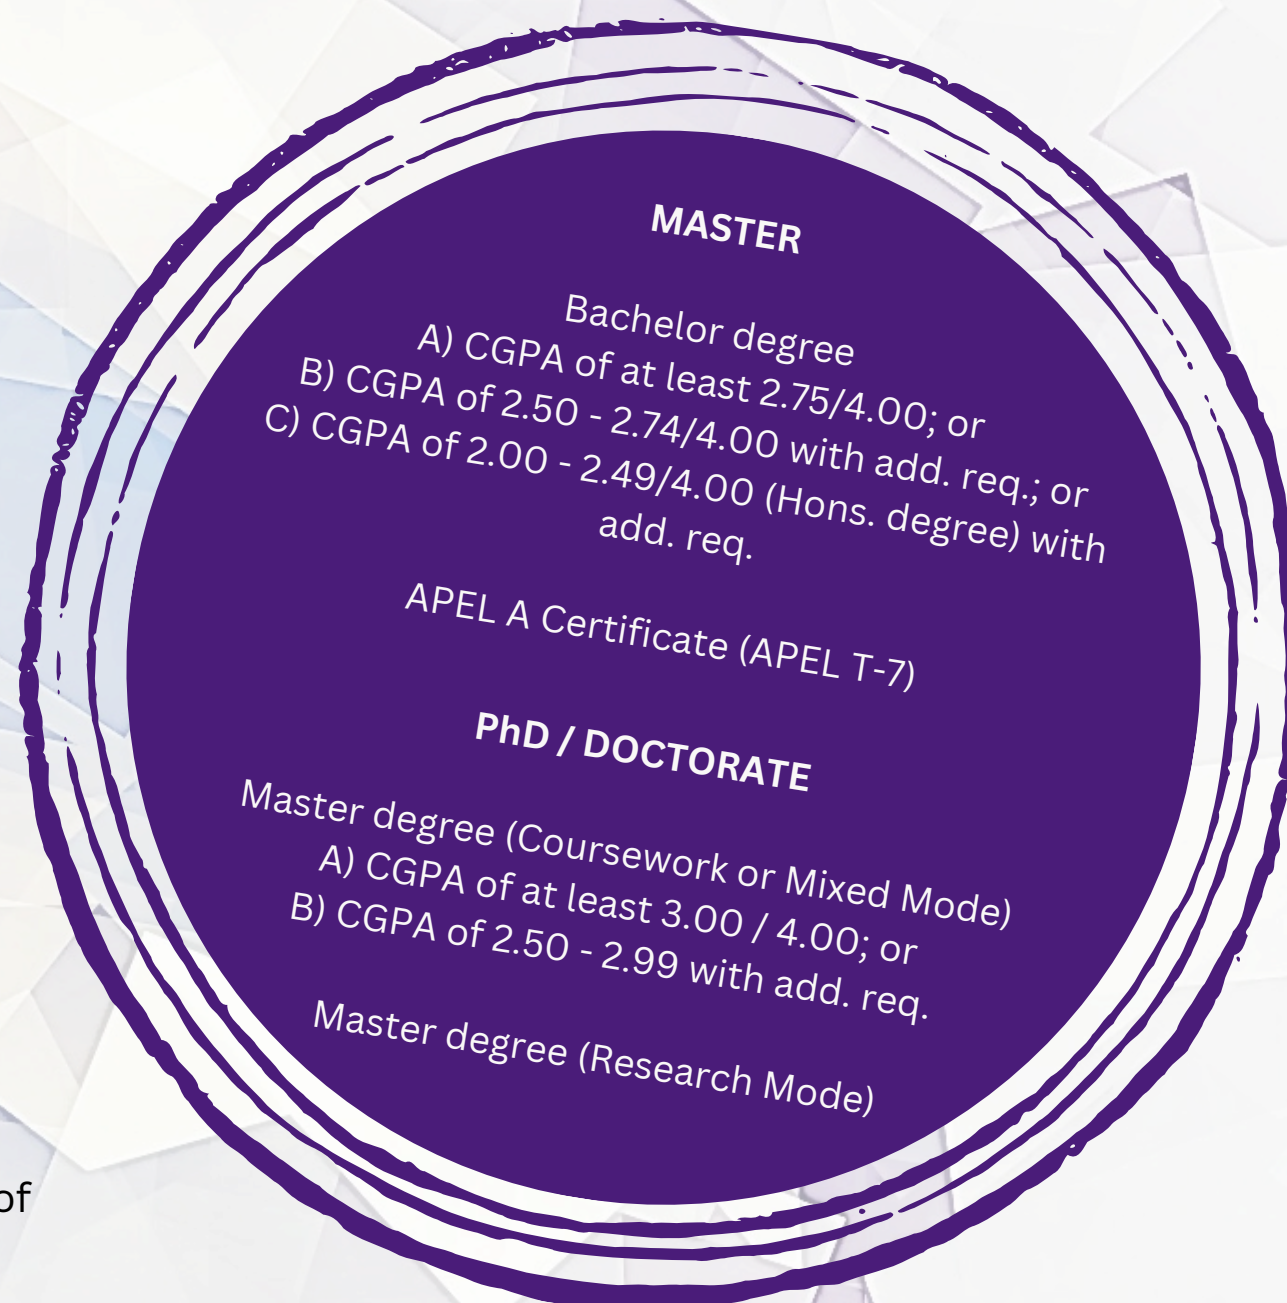

ENTRY REQUIREMENTS

- A minimum of Band 5 for IELTS; or
- A minimum score of 40 for TOEFL (Internet-based); or
- A minimum of Band 7.5 for TOEFL Essentials (Online); or
- A minimum score of 154 for Cambridge English: Advance (CAE)/Proficiency (CPE) /Preliminary (PET) /First (FCE)/ Linguaskill Online; or
- A minimum score of 47 for Pearson Test of English (PTE); or
- A minimum of Band 107 for CIEP Level (ELS); or
- A minimum of Band 3.5 for Malaysian University English Test (MUET)

Exemption CAN BE CONSIDERED to candidate if:

- English is the candidate's mother tongue or National Language; or
- Candidate graduated from an Institution of Higher Learning in which the medium of instruction at Bachelor and/or Master degree level is English (statement of proof required)